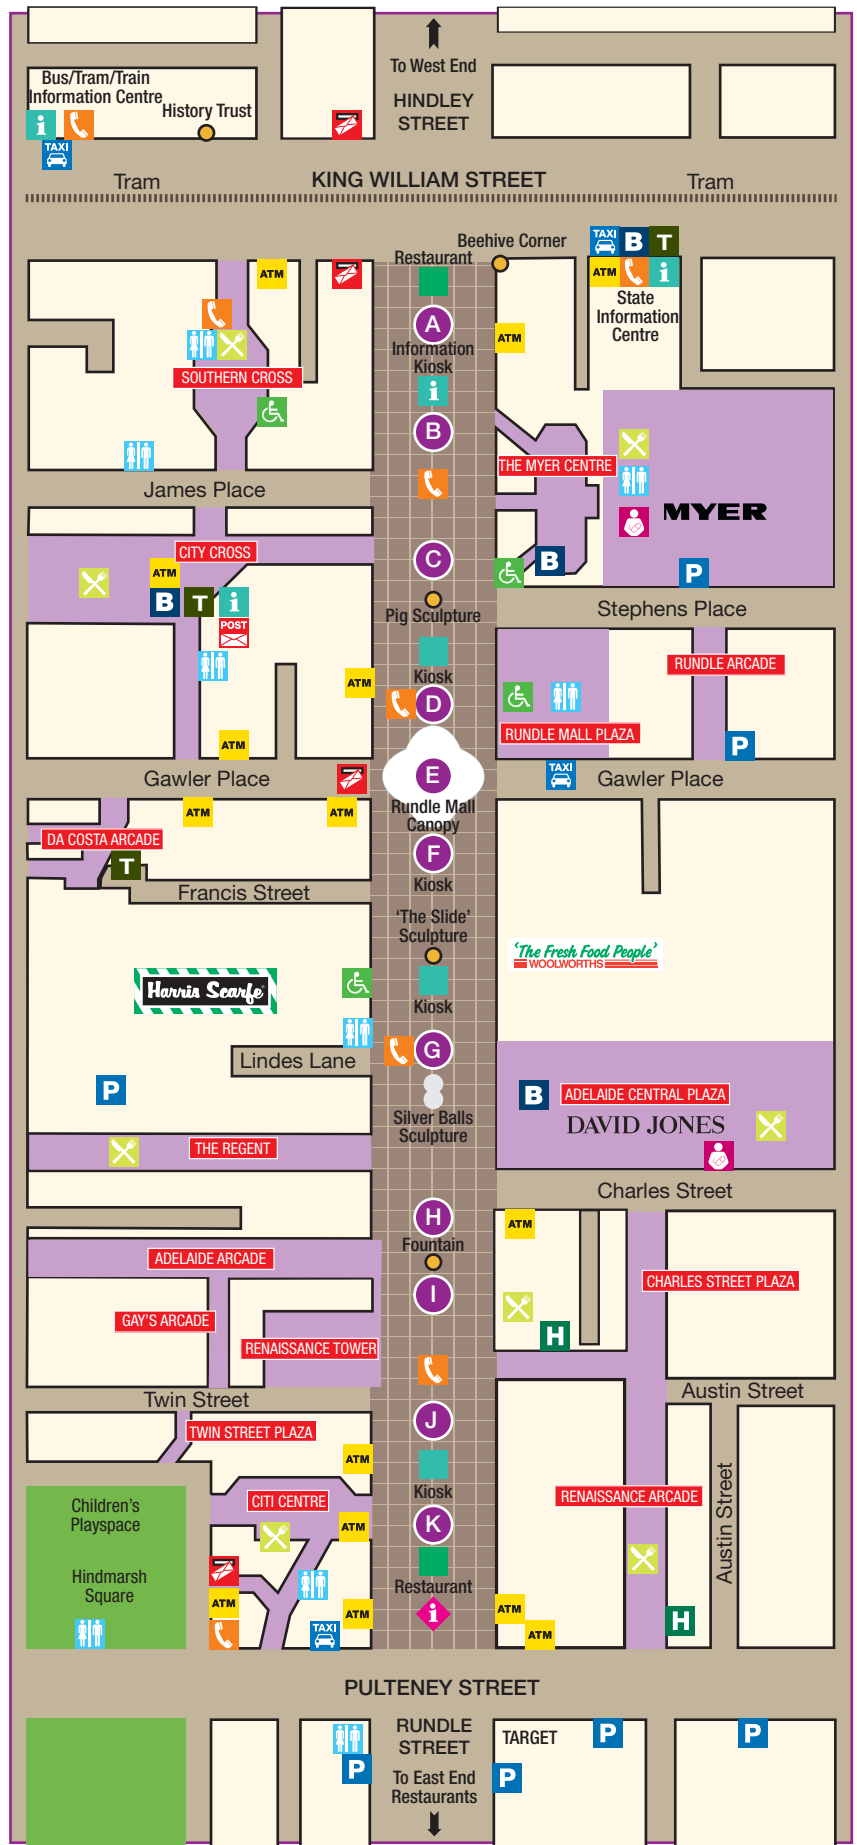

# Rundle Mall

## ZONES FOR HIRE

- Zone A ▶ Tie Rack/Sanity 6x6m
- Zone B ▶ James Place 6x9m
- Zone C ▶ Stephens Place 6x12m
- Zone D ▶ Rundle Mall Plaza 6x9m
- Zone E ▶ Gawler Place Canopy 10x10m under canopy
- Zone F ▶ Francis St 6x11m
- Zone G ▶ Adelaide Central Plaza / Silver Balls 6x7.5m
- Zone H ▶ Charles St 6x10m
- Zone I ▶ Toys R Us 6x11m
- Zone J ▶ Renaissance Arcade 6x6m
- Zone K ▶ City Centre Arcade 6x12m

- |                          |                   |                |                   |                      |                 |
|--------------------------|-------------------|----------------|-------------------|----------------------|-----------------|
| Automatic Teller machine | Public telephones | Parking        | Baby care room    | Tourist information  | Tickets         |
| Post Office              | Taxi rank         | Food Courts    | Bass outlets      | Information bollards | Landmarks       |
| Mail Box                 | Hotels            | Public toilets | Wheelchair Access | Garden/parks         | Arcades/Centres |