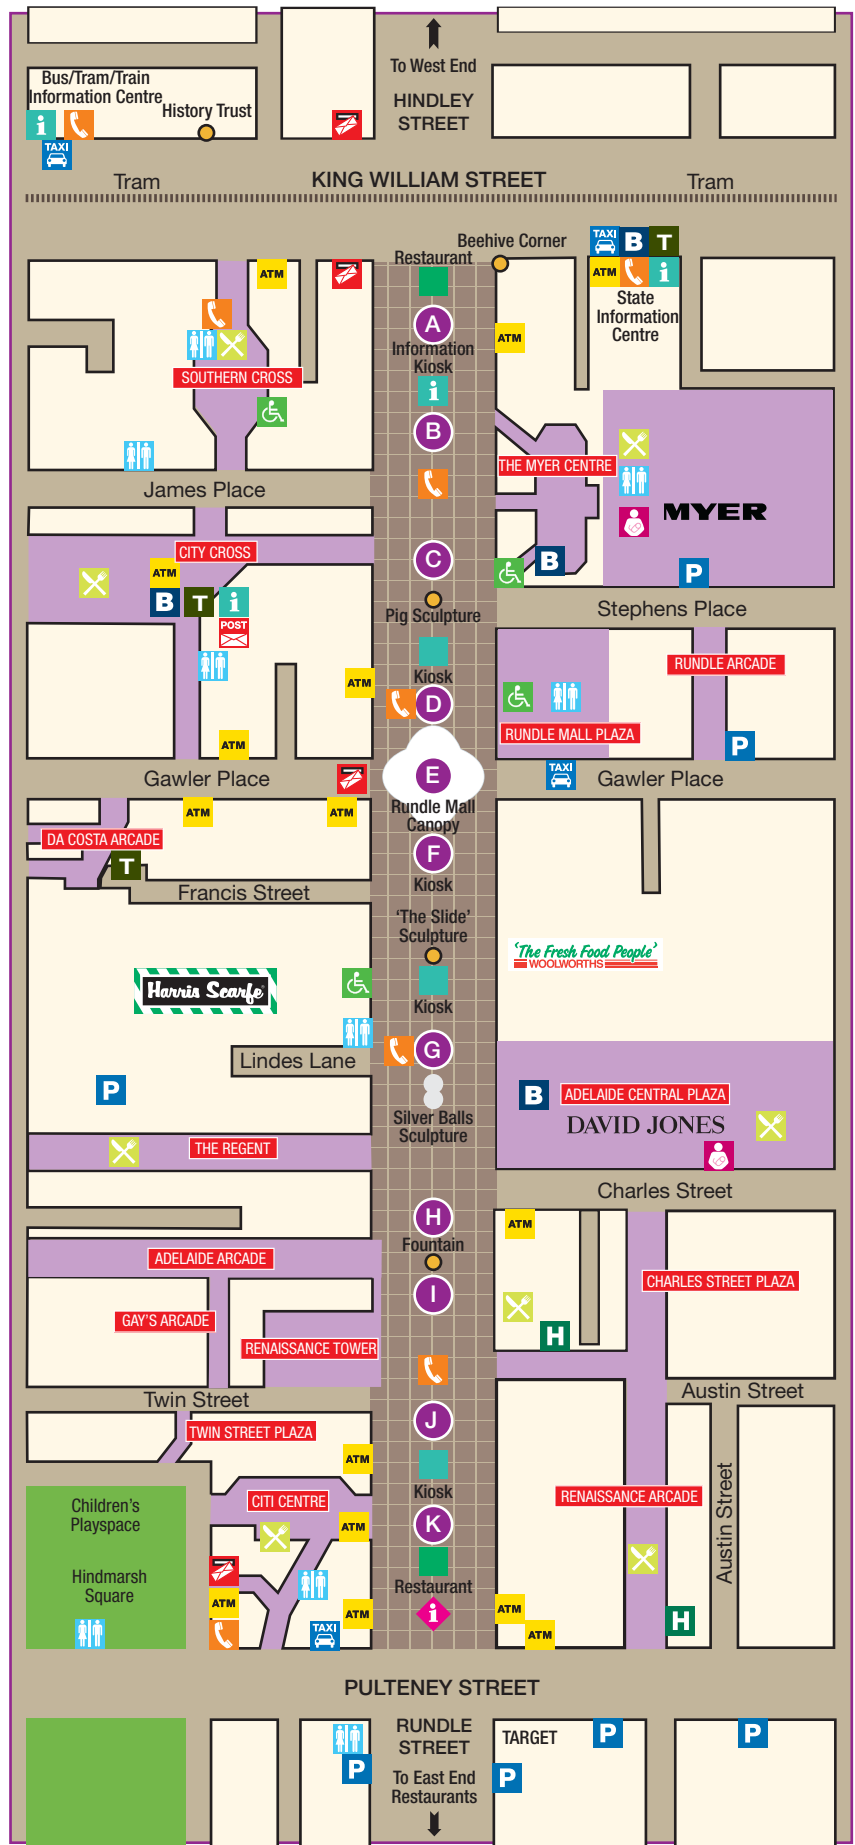

# Rundle Mall

## ZONES FOR HIRE

- Zone A ▶ Tie Rack/Sanity 6x6m
- Zone B ▶ James Place 6x9m
- Zone C ▶ Stephens Place 6x12m
- Zone D ▶ Rundle Mall Plaza 6x9m
- Zone E ▶ Gawler Place Canopy 10x10m under canopy
- Zone F ▶ Francis St 6x11m
- Zone G ▶ Adelaide Central Plaza / Silver Balls 6x7.5m
- Zone H ▶ Charles St 6x10m
- Zone I ▶ Toys R Us 6x11m
- Zone J ▶ Renaissance Arcade 6x6m
- Zone K ▶ City Centre Arcade 6x12m

- |                          |                   |                |                   |                      |                 |
|--------------------------|-------------------|----------------|-------------------|----------------------|-----------------|
| Automatic Teller machine | Public telephones | Parking        | Baby care room    | Tourist information  | Tickets         |
| Post Office              | Taxi rank         | Food Courts    | Bass outlets      | Information bollards | Landmarks       |
| Mail Box                 | Hotels            | Public toilets | Wheelchair Access | Garden/parks         | Arcades/Centres |